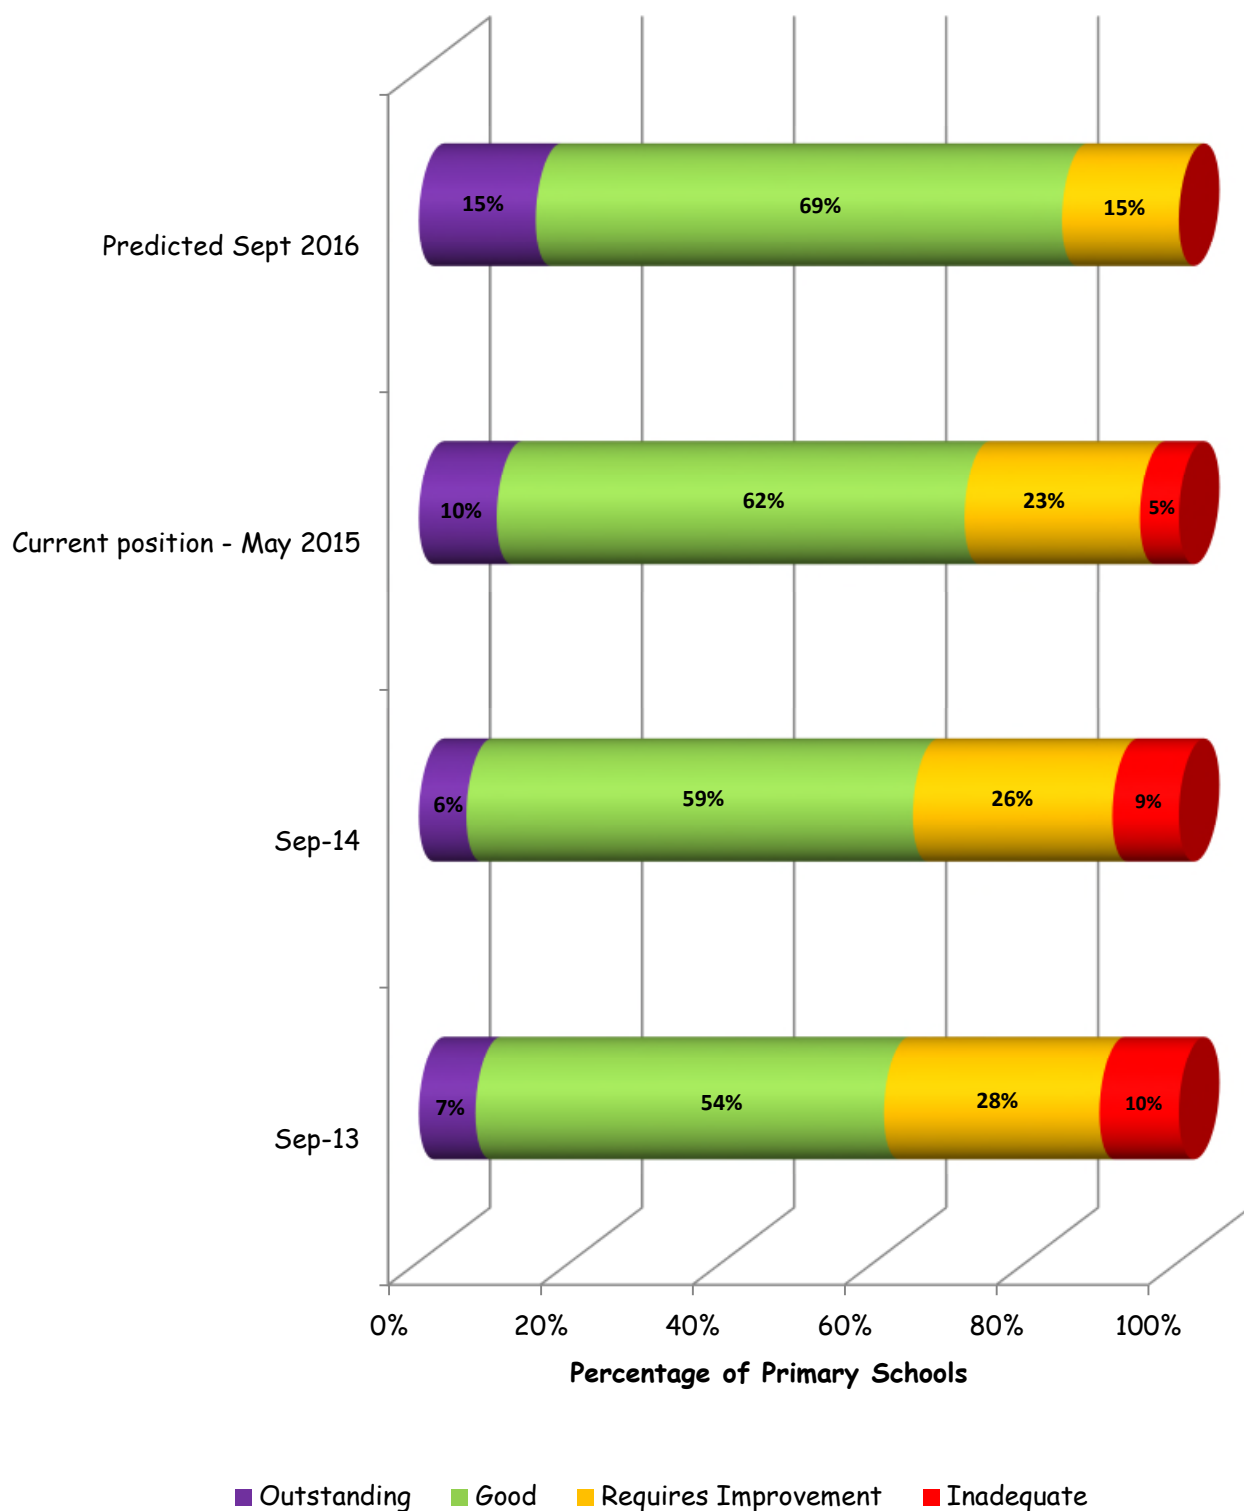

Wolverhampton
City Council
Ofsted Outcomes
2013-2016

All Schools OFSTED Inspection Grades

Primary School OFSTED Inspection Grades

Secondary School OFSTED Inspection Grades