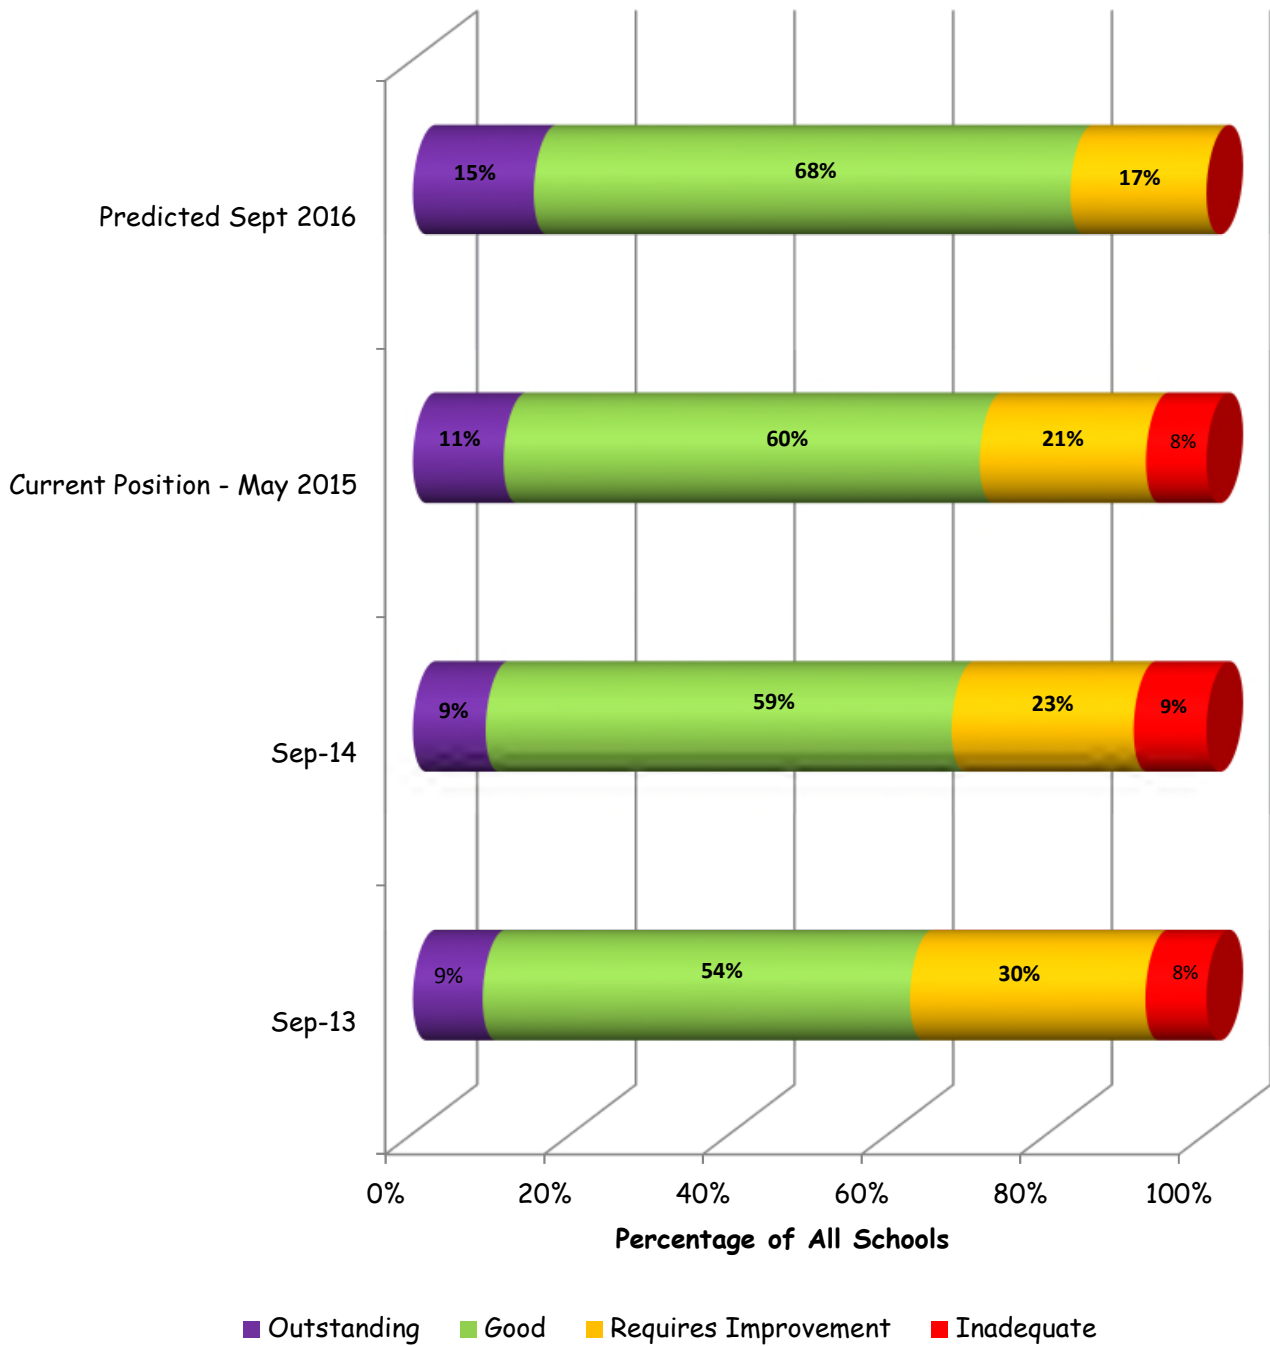

Wolverhampton
City Council
Ofsted Outcomes
2013-2016

All Schools OFSTED Inspection Grades

Primary School OFSTED Inspection Grades

Secondary School OFSTED Inspection Grades